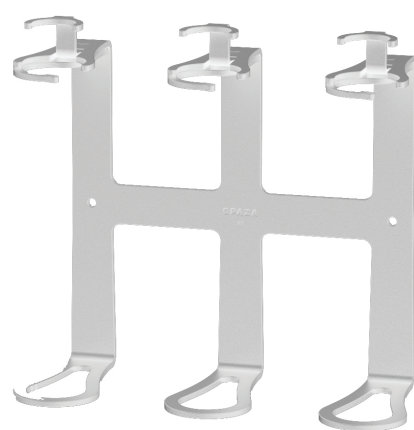

FRAGRANCE PROFILE

TOP NOTES

Tropical Green,
Fresh Pineapple

MIDDLE NOTES

Jasmine,
Coconut

BASE NOTES

Amber,
Tonka Bean

PRODUCT CODE	DESCRIPTION	ITEM SIZE	CASE PACK
SOAP			
MALI-SOAP01	MALIE KOKE'E BAR SOAP	1 OZ / 30G	300
BOTTLE (60 ML)			
MALI-BLTN01	MAILE KOKE'E LOTION	2 FL. OZ / 60ML	166
NON-REFILLABLE SPAZA DISPENSERS (450 ML)			
MALI-SHAM01	MAILE KOKE'E SHAMPOO	15.2 FL. OZ / 450 ML	15
MALI-COND01	MALIE KOKE'E CONDITIONER	15.2 FL. OZ / 450 ML	15
MALI-BGEL01	MALIE KOKE'E BODY WASH	15.2 FL. OZ / 450 ML	15
MALI-BLTN04	MAILE KOKE'E LOTION	15.2 FL. OZ / 450 ML	15
MALI-LQSP01	MAILE KOKE'E HAND WASH	15.2 FL. OZ / 450 ML	15
SPAZA BRACKETS			
BYRE-BRAC04	SPAZA TAMPER RESISTANT WHITE SINGLE BRACKET 450 ML 28 MM	SINGLE	20
BYRE-BRAC05	SPAZA TAMPER RESISTANT WHITE DOUBLE BRACKET 450 ML 28 MM	DOUBLE	10
BYRE-BRAC06	SPAZA TAMPER RESISTANT WHITE TRIPLE BRACKET 450 ML 28 MM	TRIPLE	10
BRAC-KEY01	SPAZA BOTTLE RELEASE KEY	ONE SIZE	10

*Please note, that the images may not be to true to scale.

mālie

1 OZ / 30 G

2 FL. OZ / 60 ML

15.2 FL. OZ / 450 ML

SPAZA BRACKETS

*Please note, that the images may not be true to scale.